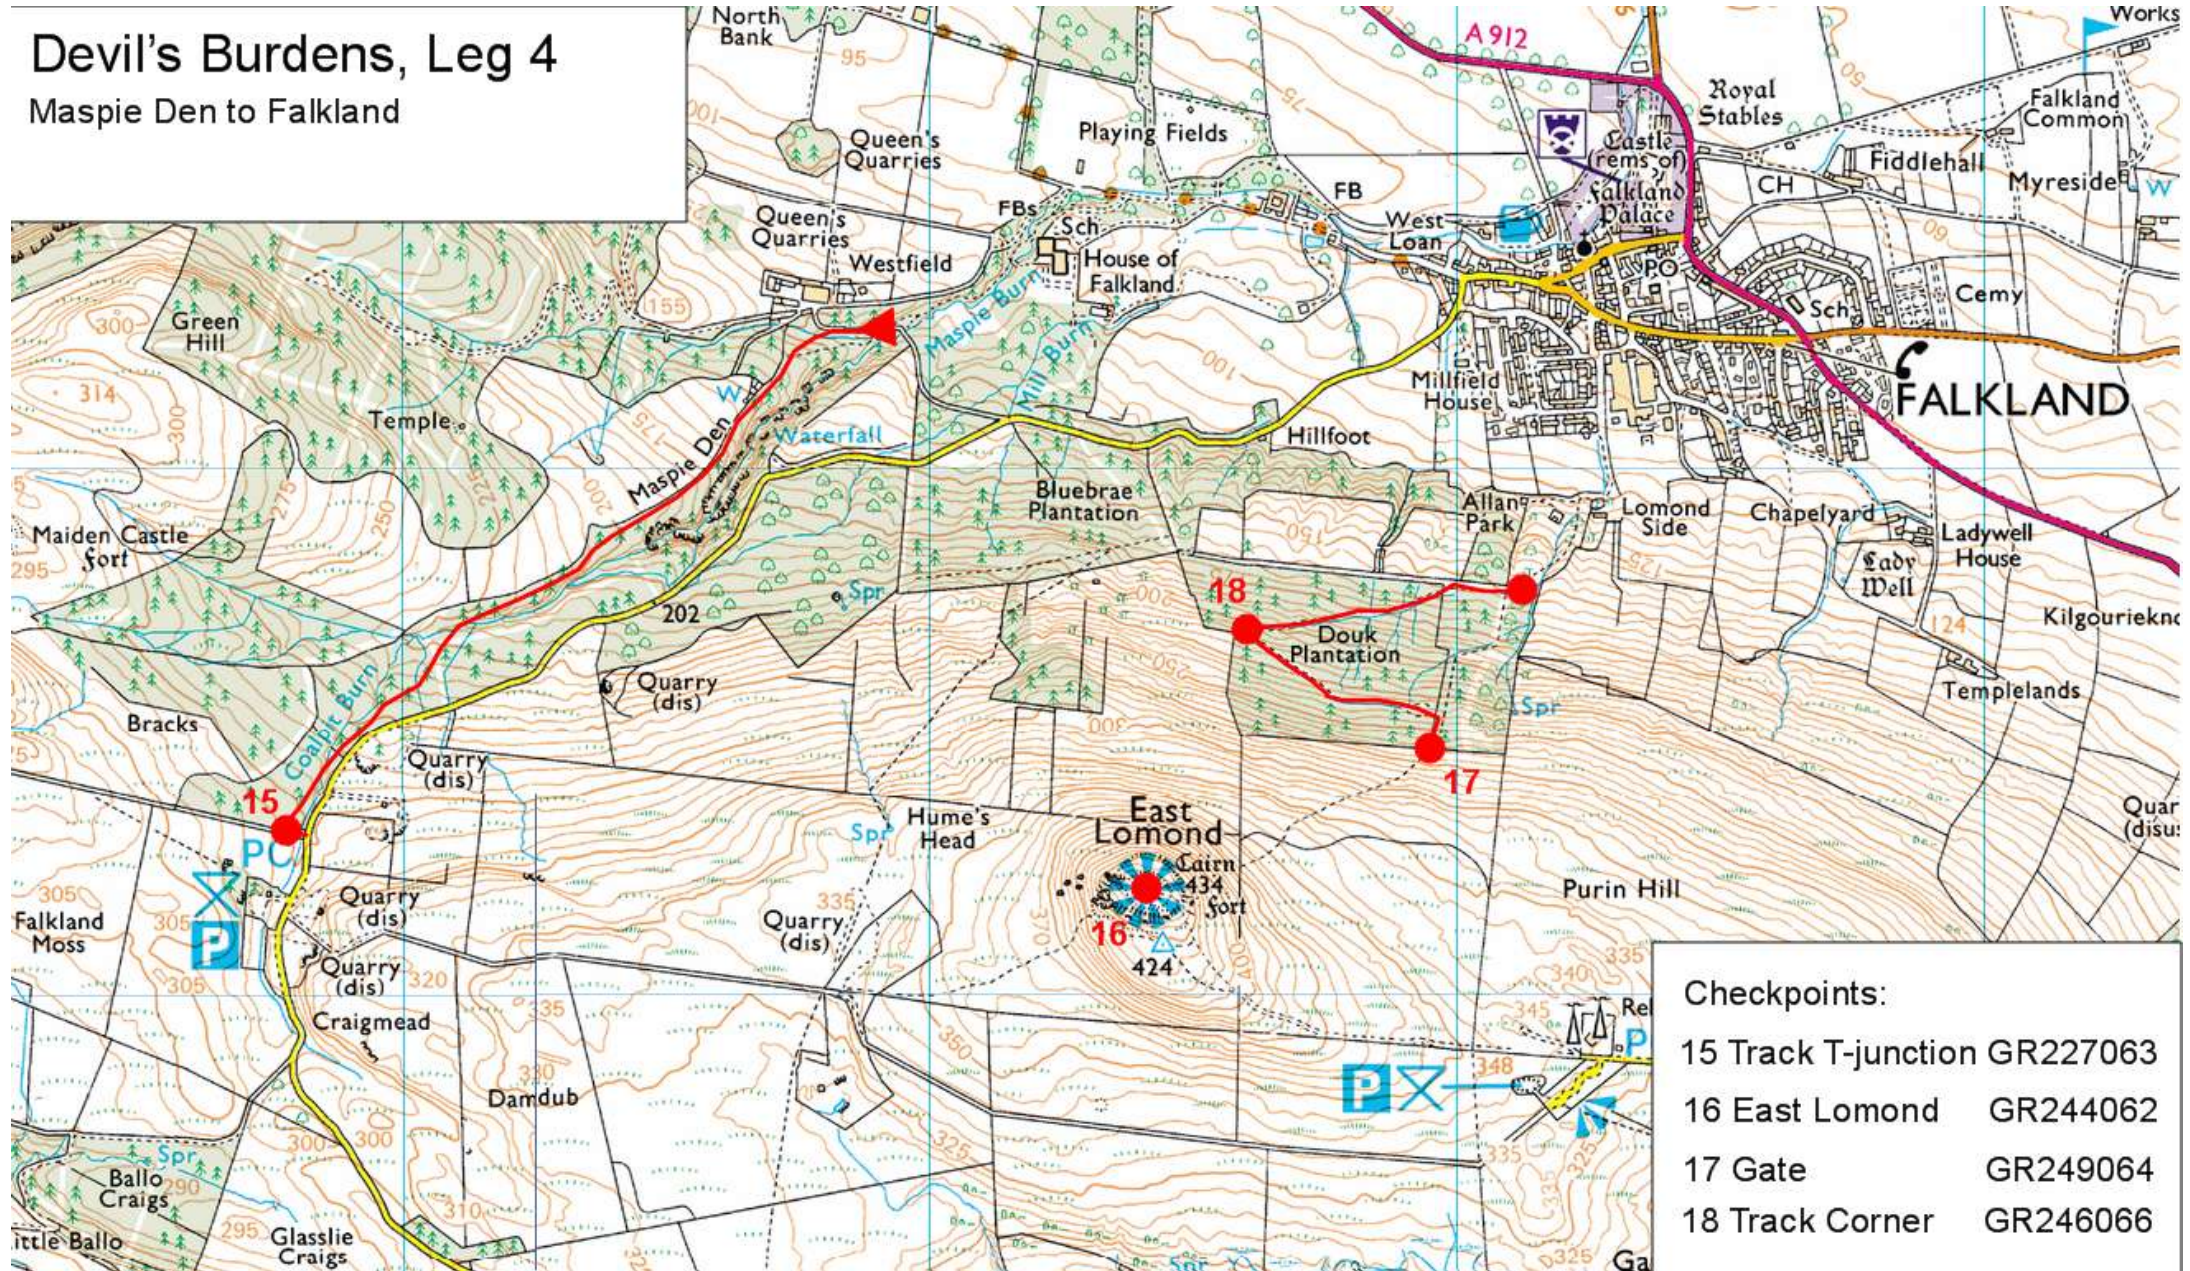

Devil's Burdens, Leg 4

Maspie Den to Falkland

Checkpoints:

15 Track T-junction	GR227063
16 East Lomond	GR244062
17 Gate	GR249064
18 Track Corner	GR246066