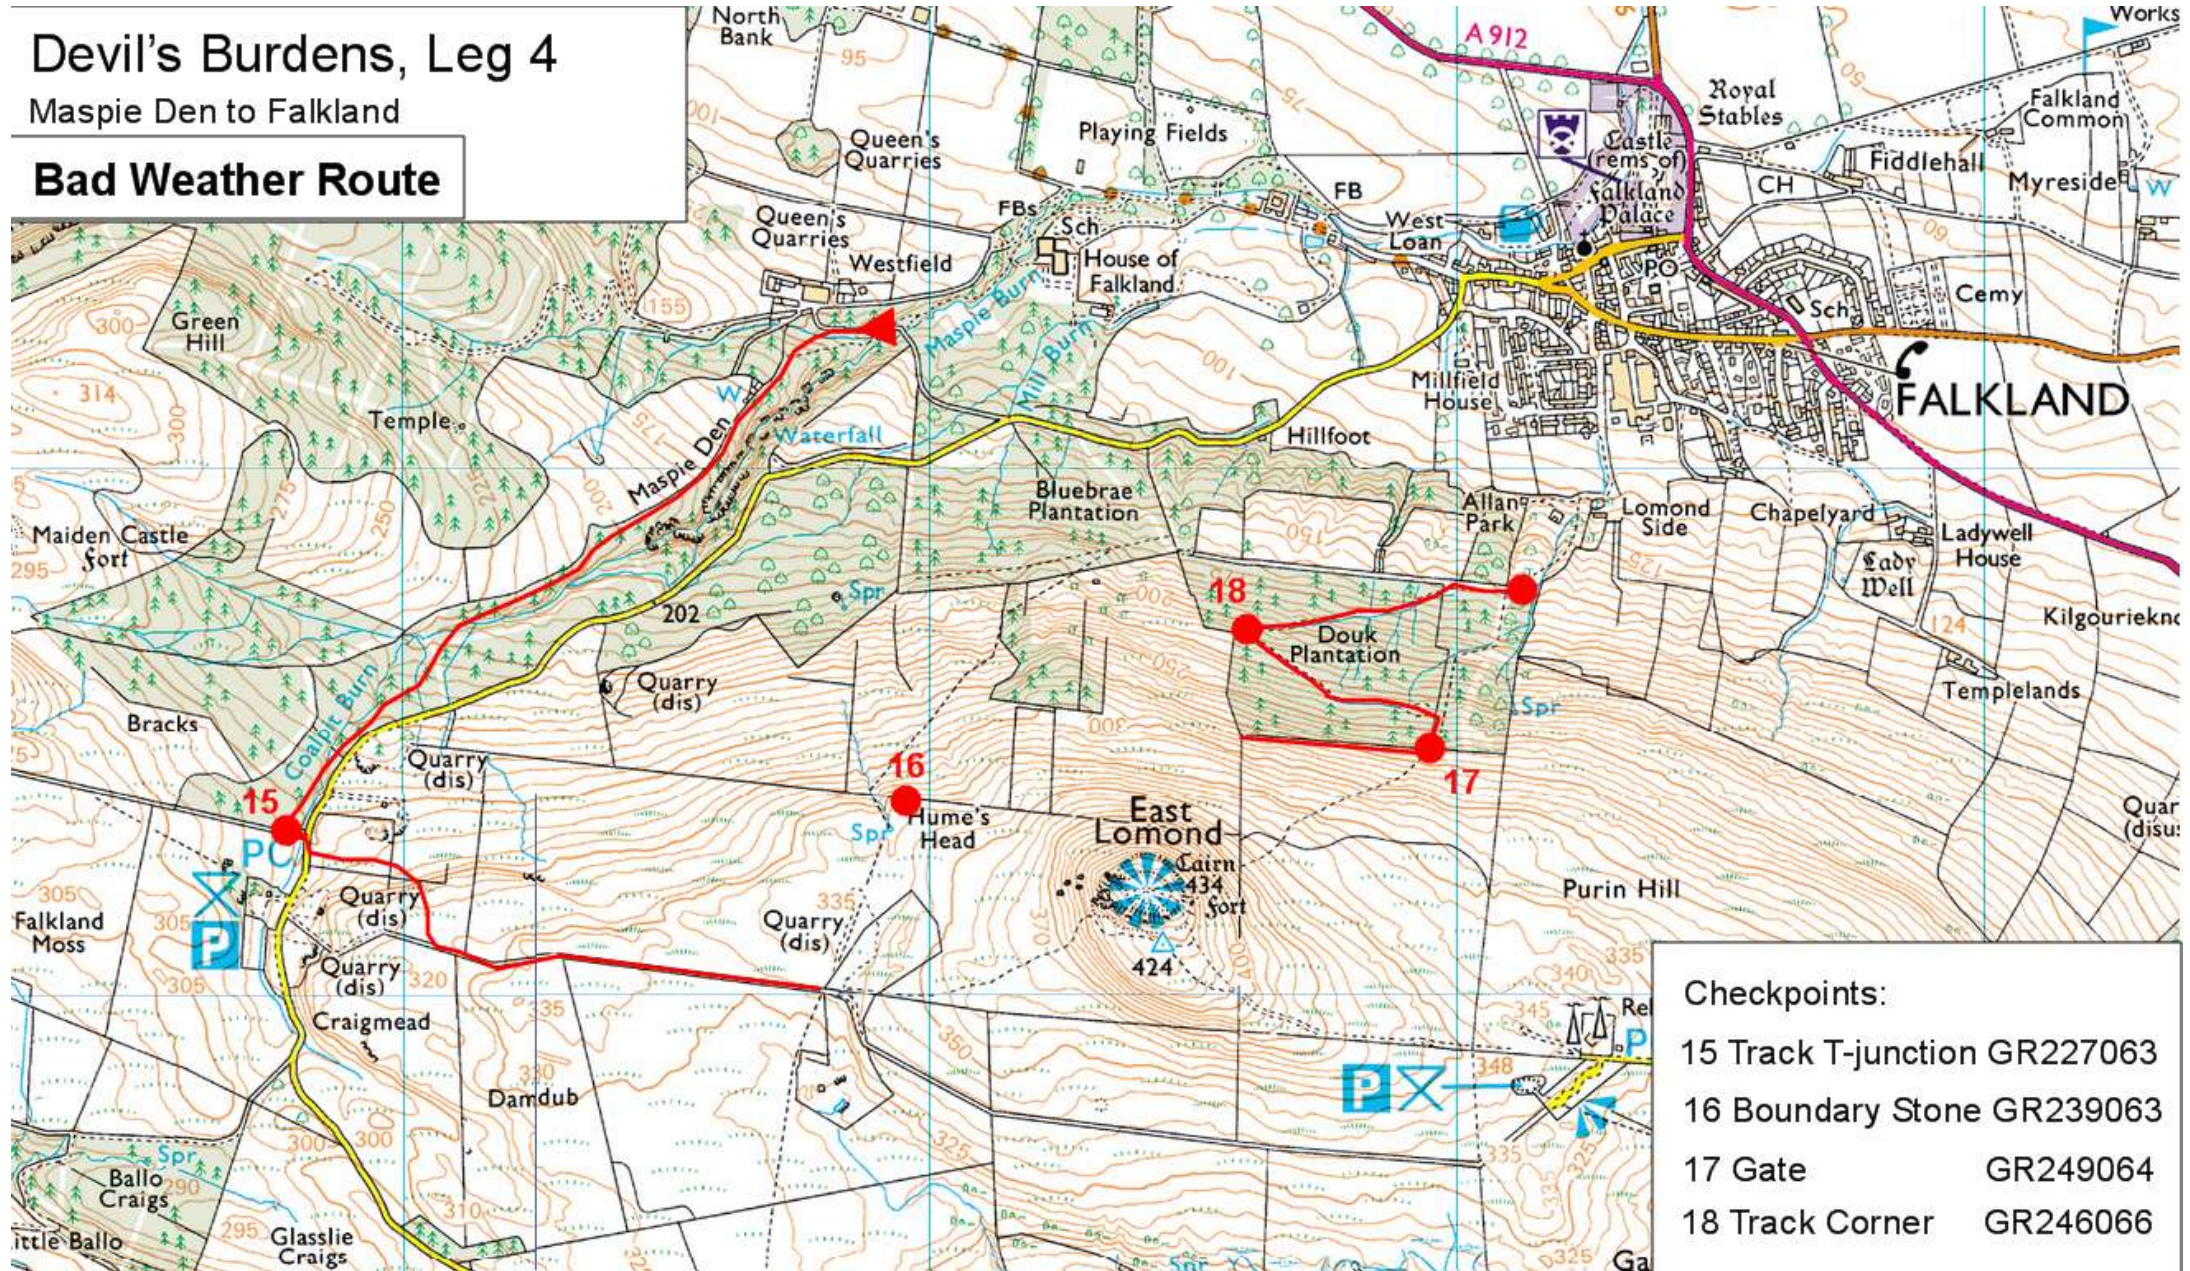

Devil's Burdens, Leg 4

Maspie Den to Falkland

Bad Weather Route

- Checkpoints:
- 15 Track T-junction GR227063
 - 16 Boundary Stone GR239063
 - 17 Gate GR249064
 - 18 Track Corner GR246066